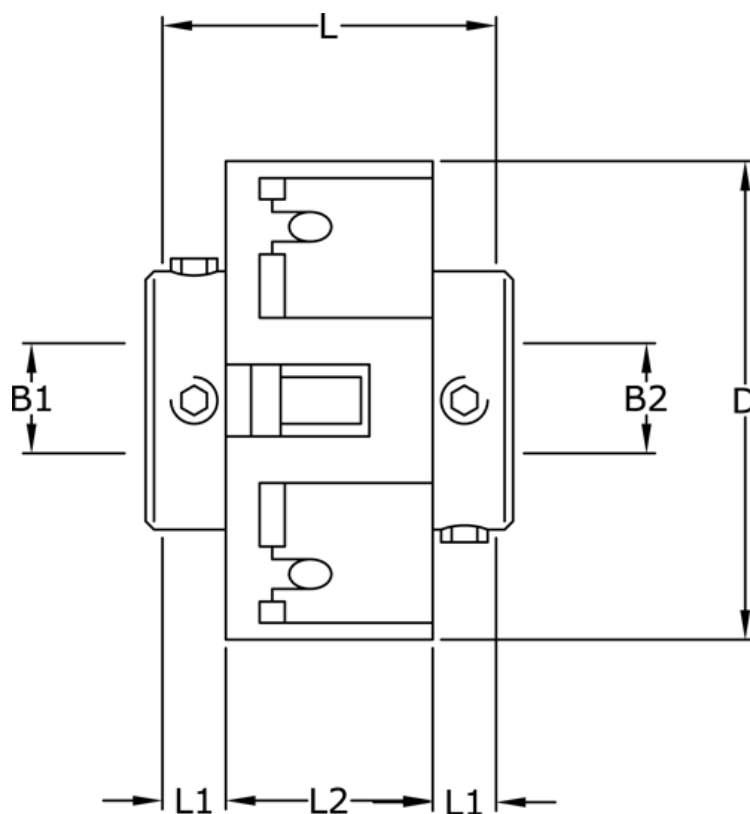

Article number: 3322201412232

Description: Uni-Lat Coupling size 201.41.22.32
set screw hub, bore 6/10 mm

Measures

B1	= 6
B2	= 10
D	= 41
L	= 28.4
L1	= 8.6
L2	= 11.2
Screw	= M4